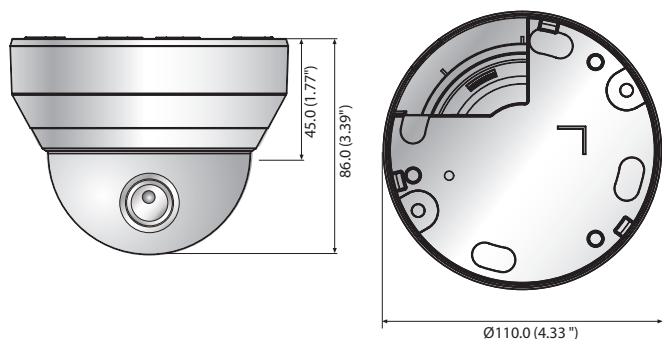

Dimensions

Unit : mm (inch)